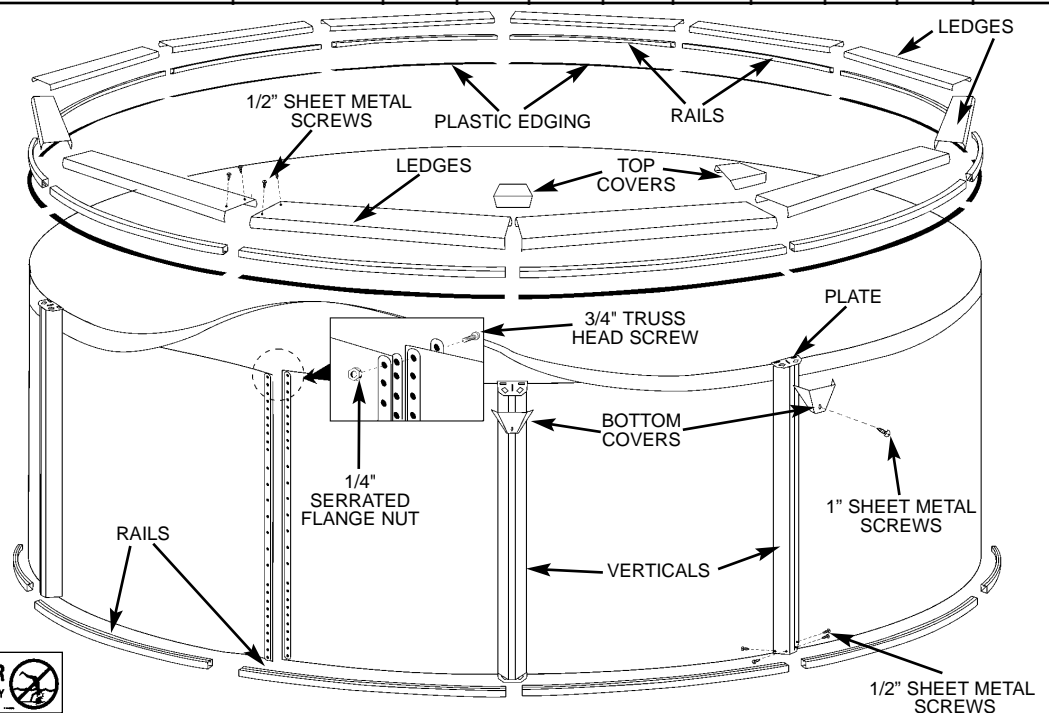

Description		Part No.	8'	12'	15'	18'	21'	24'	27'	30'	33'	
POOL HARDWARE												
	#12 x 1/2 SHEET METAL SCREW	460199	90	100	100	120	140	160	180	200	240	
	#10 X 1" SHEET METAL SCREW	460149	9	10	10	12	14	16	18	20	22	
VERTICALS												
	WHITE STEEL VERTICAL	48"	241591	9	10	10	12	14	16	18	20	22
		52"	241694									
LEDGES												
	35 3/4" WHITE STEEL LEDGE	241593	6	-	-	-	-	-	-	-	-	
	43 15/16" WHITE STEEL LEDGE	241594	-	7	-	-	-	-	-	-	-	
	55 1/2" WHITE STEEL LEDGE	241589	-	-	7	9	11	13	15	17	19	
	35 3/4" WHITE STEEL LEDGE with "DO NOT DIVE" LABEL	241593BL	1	-	-	-	-	-	-	-	-	
	43 15/16" WHITE STEEL LEDGE with "DO NOT DIVE" LABEL	241594BL	-	1	-	-	-	-	-	-	-	
	55 1/2" WHITE STEEL LEDGE with "DO NOT DIVE" LABEL	241589BL	-	-	1	1	1	1	1	1	1	
	35 3/4" WHITE STEEL LEDGE with "DO NOT DIVE" LABEL	241593SL	2	-	-	-	-	-	-	-	-	
	43 15/16" WHITE STEEL LEDGE with "DO NOT DIVE" LABEL	241594SL	-	2	-	-	-	-	-	-	-	
	55 1/2" WHITE STEEL LEDGE with "DO NOT DIVE" LABEL	241589SL	-	-	2	2	2	2	2	2	2	

CARTON 4

	33' BLUE LAGOON WALL	48"	N/A	-	-	-	-	-	-	-	-	1
		52"	121354	-	-	-	-	-	-	-	-	-
WALL HARDWARE												
	3/4" TRUSS HEAD SCREW	460177	-	-	-	-	-	-	-	-	-	31
	1/4" SERRATED FLANGE NUT	460215	-	-	-	-	-	-	-	-	-	31

WARNING!
Pools are not designed for diving or jumping! Diving or jumping into an above ground pool may result in **DEATH** or serious **PERMANENT** injury!

ADULT SUPERVISION REQUIRED!