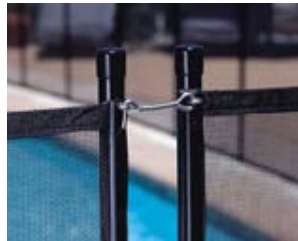

There has never been an easier way to make your pool safe from unwanted intrusion of children, pets or stray animals. And our patent-pending pole design can withstand over 200 lbs. of pressure! Stronger than the competition! Available in designer black - in 4 ft. and 5ft. heights and 10 ft. adjustable lengths.

Transparent panels are climb resistant!

Sturdy yet inconspicuous panels keep infants, pets and toys where they're supposed to be. Fence sections come in 10 ft. adjustable lengths.

Modular design for easy installation!

Sections install quickly and easily for the do-it-yourselfer or the professional. Only requires drilling 5/8" hole in deck. No specialized coring equipment is necessary.

Sections latch together quickly.

It takes only seconds for an adult to unlatch a panel for access to the swimming pool.

Stainless steel hardware won't rust!

Patent pending Polyium poles fit into insulated deck sleeves simply and securely for strength and durability.